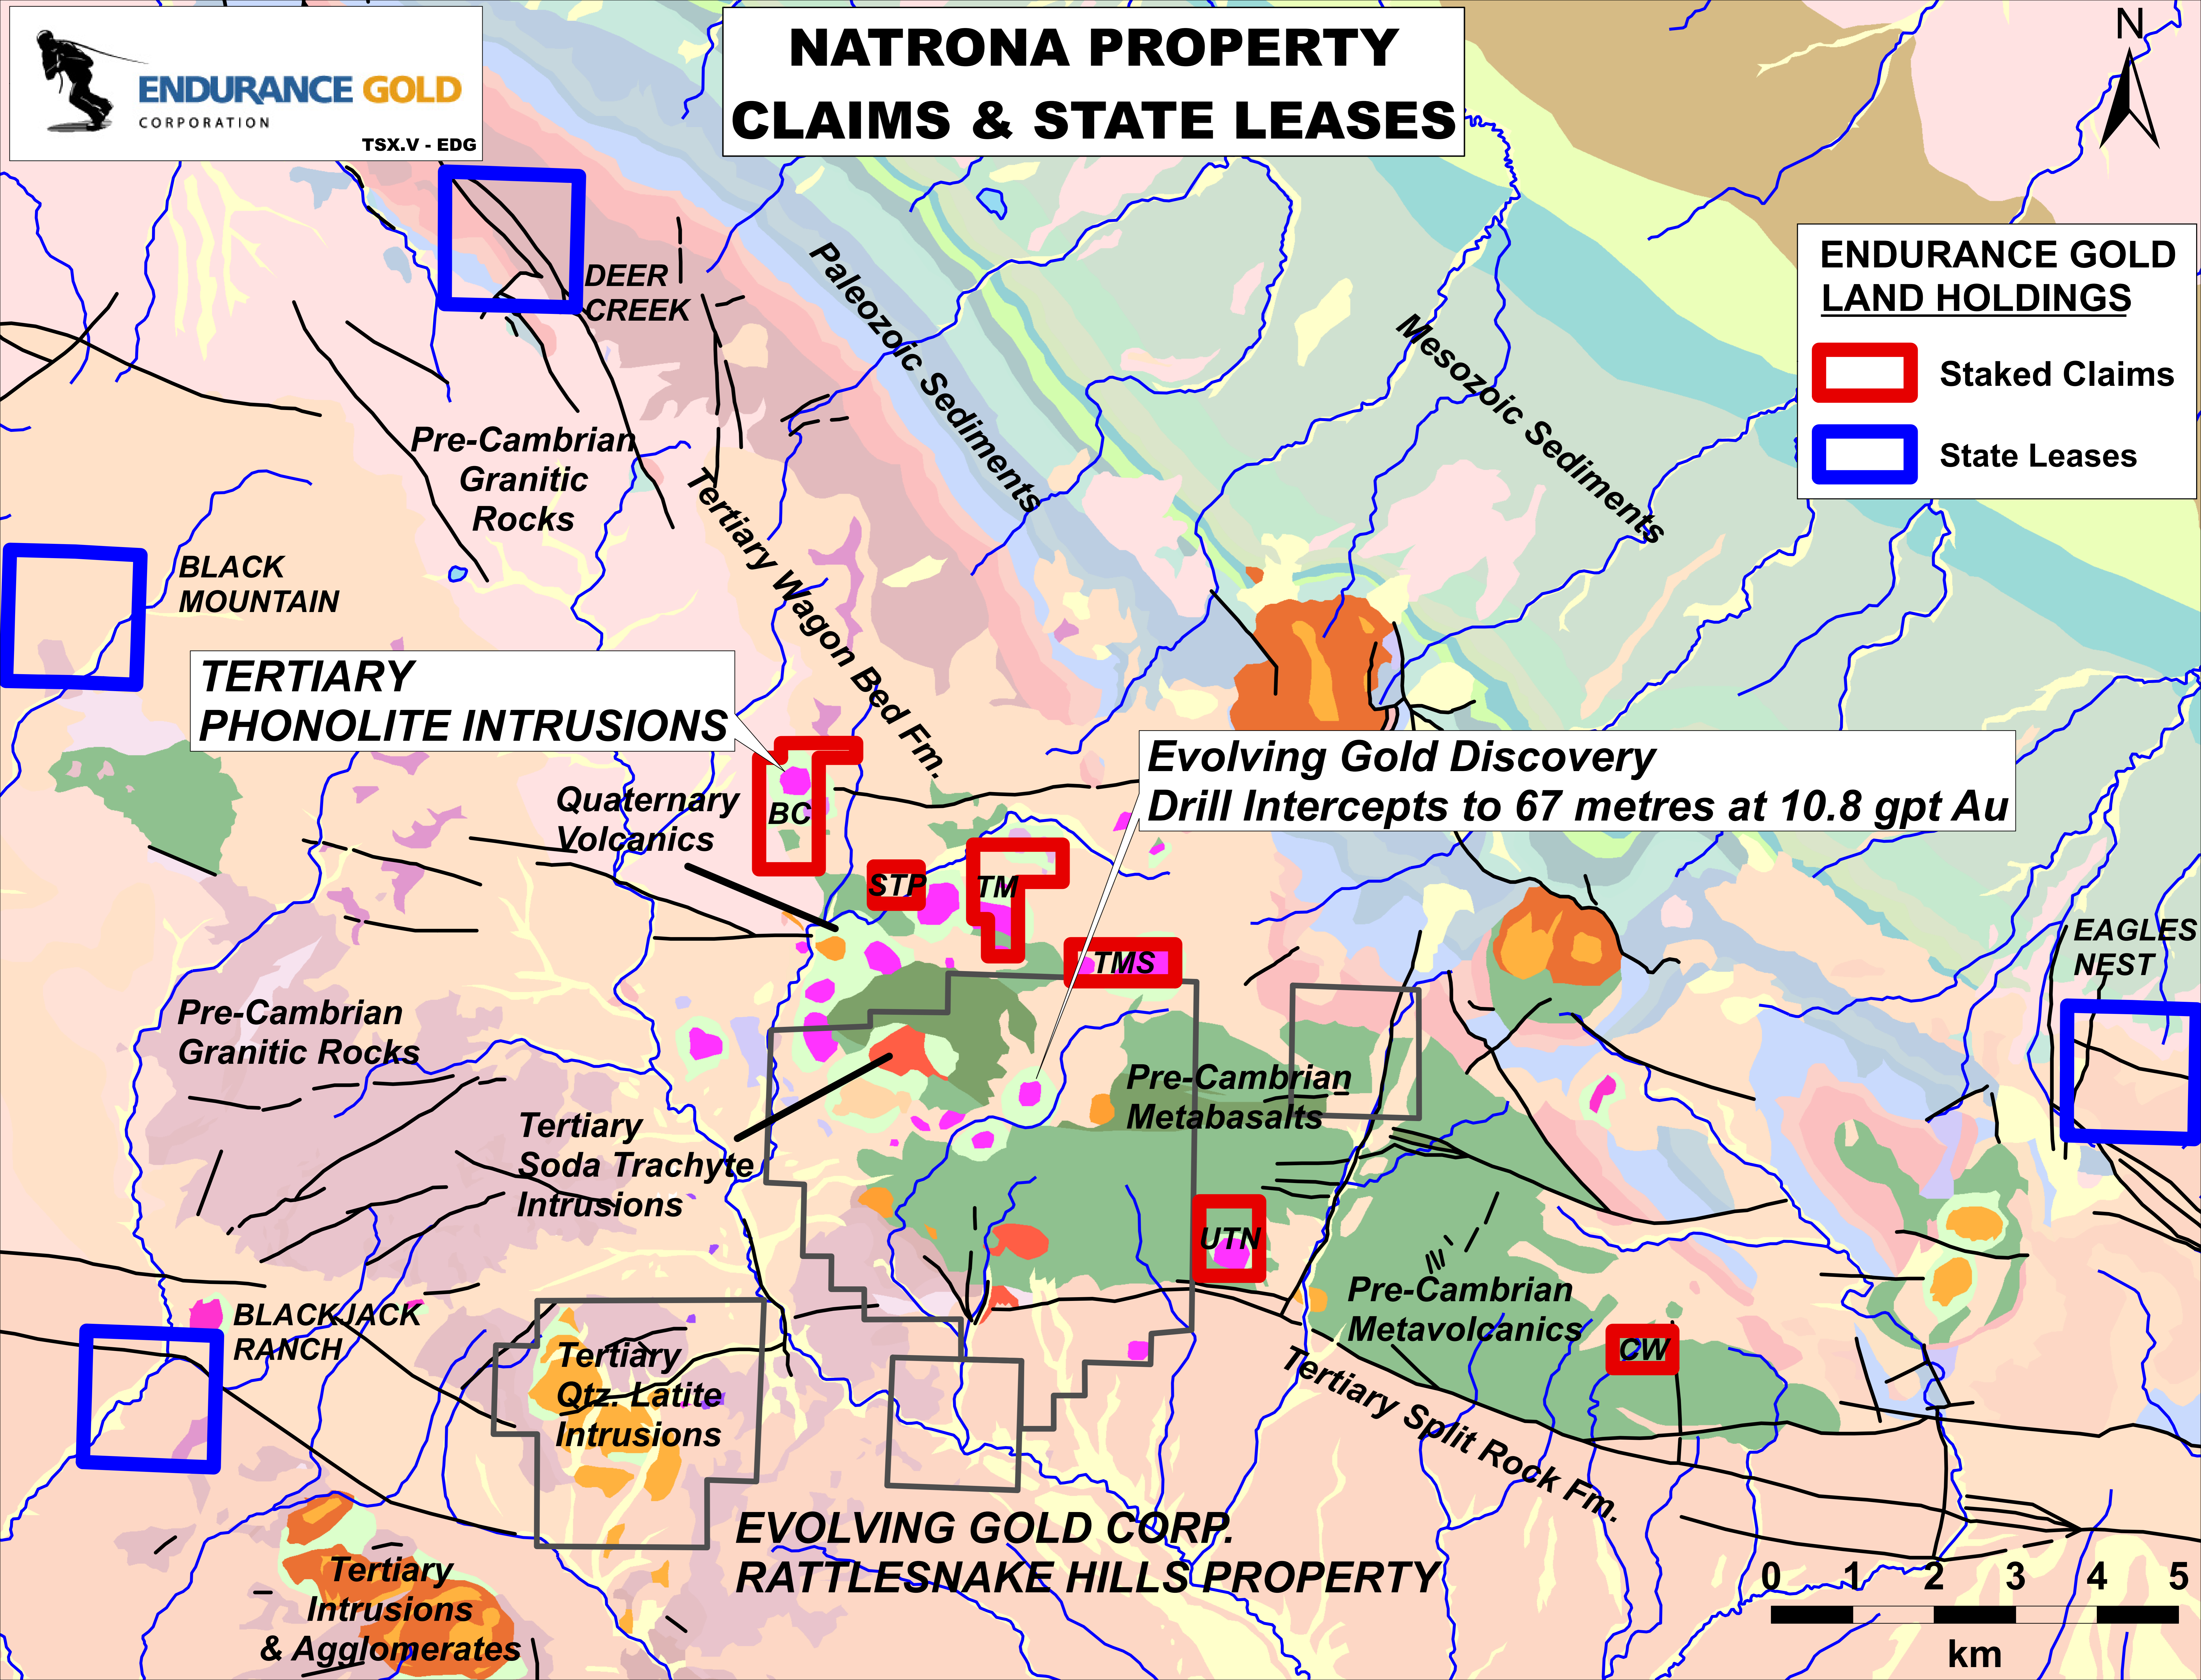

NATRONA PROPERTY CLAIMS & STATE LEASES

**ENDURANCE GOLD
LAND HOLDINGS**

- Staked Claims
- State Leases

**TERTIARY
PHONOLITE INTRUSIONS**

**Evolving Gold Discovery
Drill Intercepts to 67 metres at 10.8 gpt Au**

**EVOLVING GOLD CORP.
RATTLESNAKE HILLS PROPERTY**