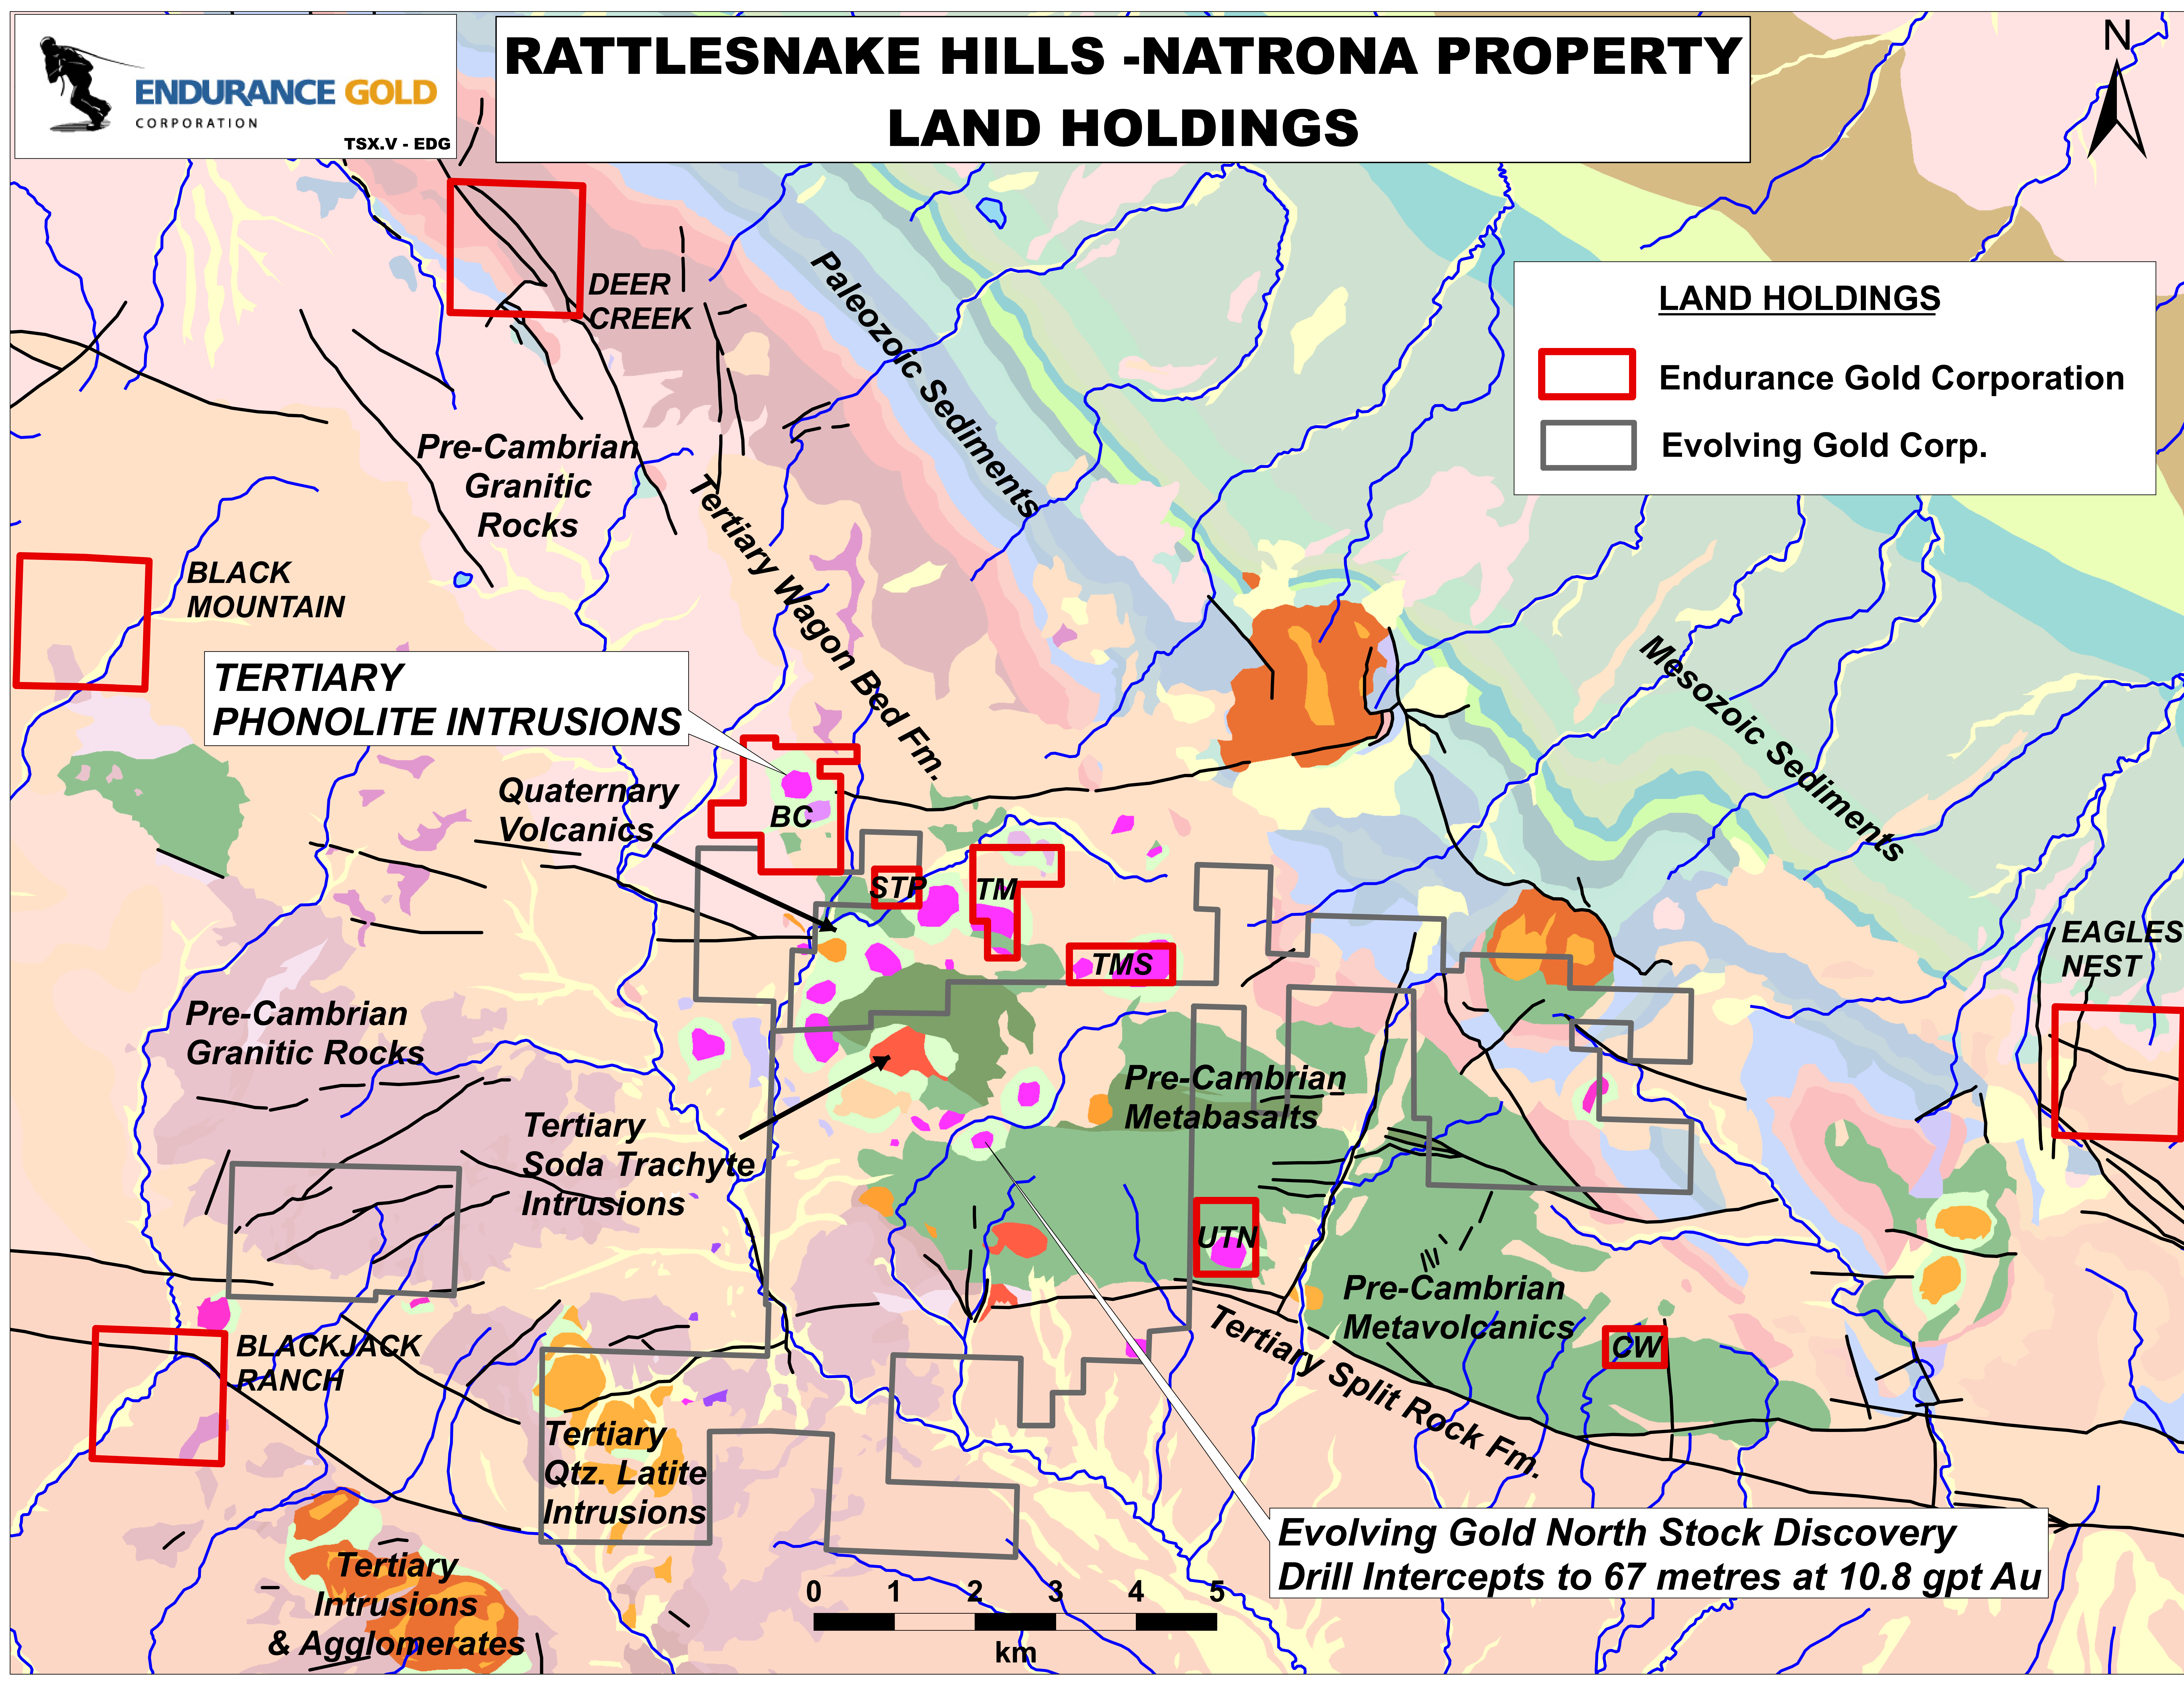

RATTLESNAKE HILLS - NATRONA PROPERTY LAND HOLDINGS

LAND HOLDINGS

- Endurance Gold Corporation
- Evolving Gold Corp.

TERTIARY PHONOLITE INTRUSIONS

**Evolving Gold North Stock Discovery
Drill Intercepts to 67 metres at 10.8 gpt Au**