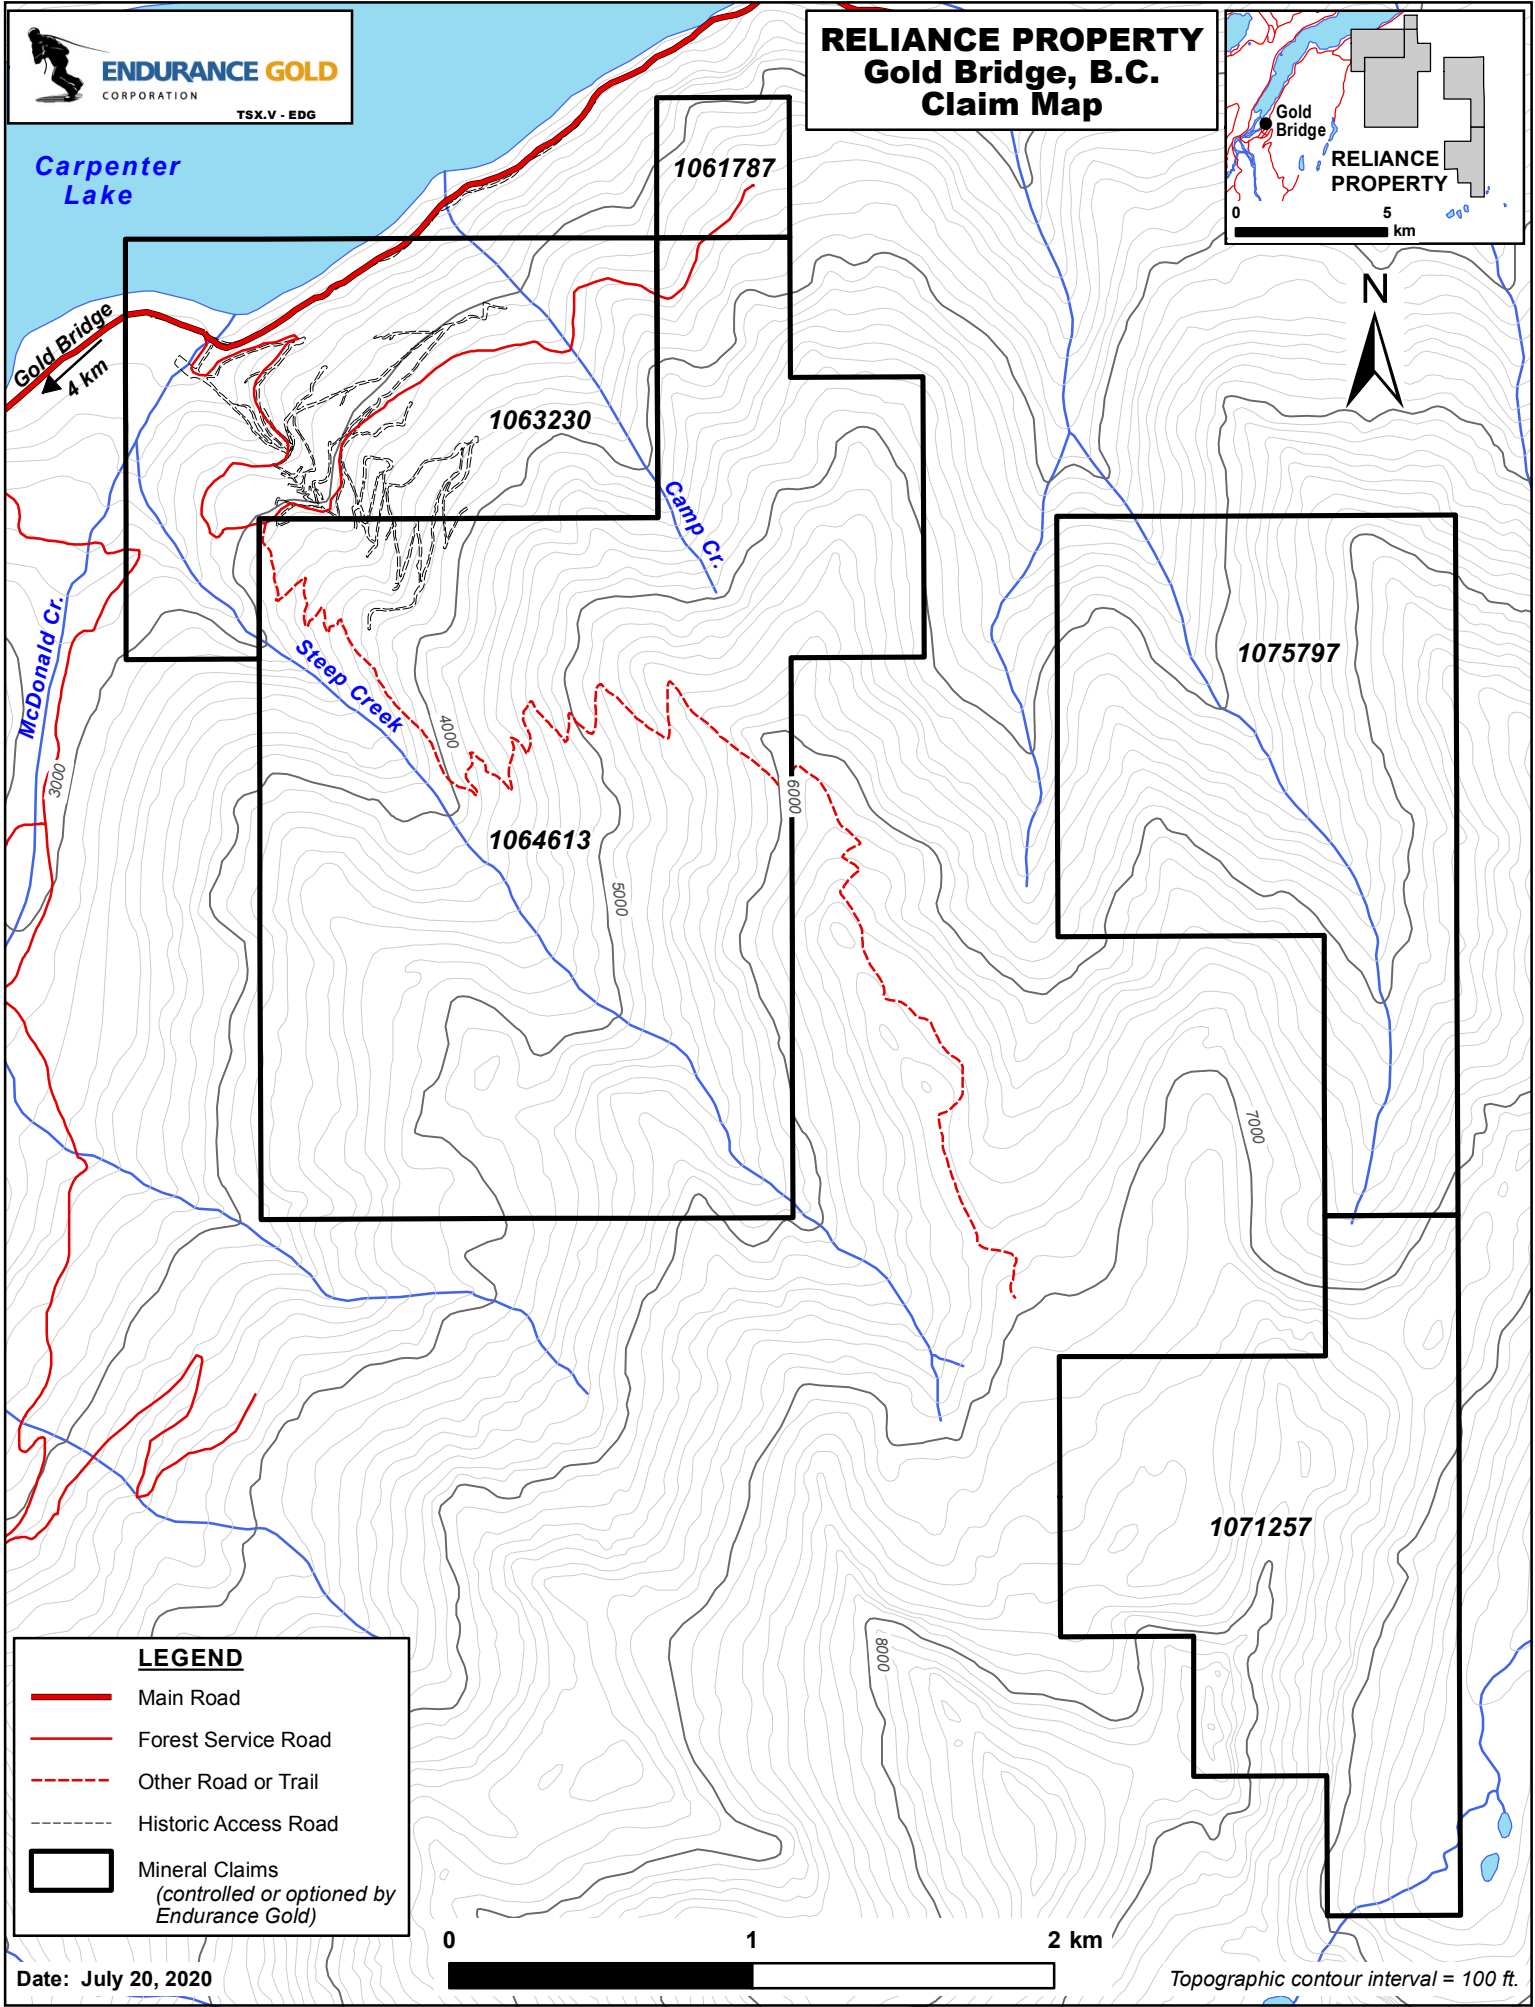

ENDURANCE GOLD
CORPORATION
TSX.V - EDG

RELIANCE PROPERTY
Gold Bridge, B.C.
Claim Map

LEGEND

-  Main Road
-  Forest Service Road
-  Other Road or Trail
-  Historic Access Road
-  Mineral Claims
(controlled or optioned by
Endurance Gold)

Date: July 20, 2020

Topographic contour interval = 100 ft.