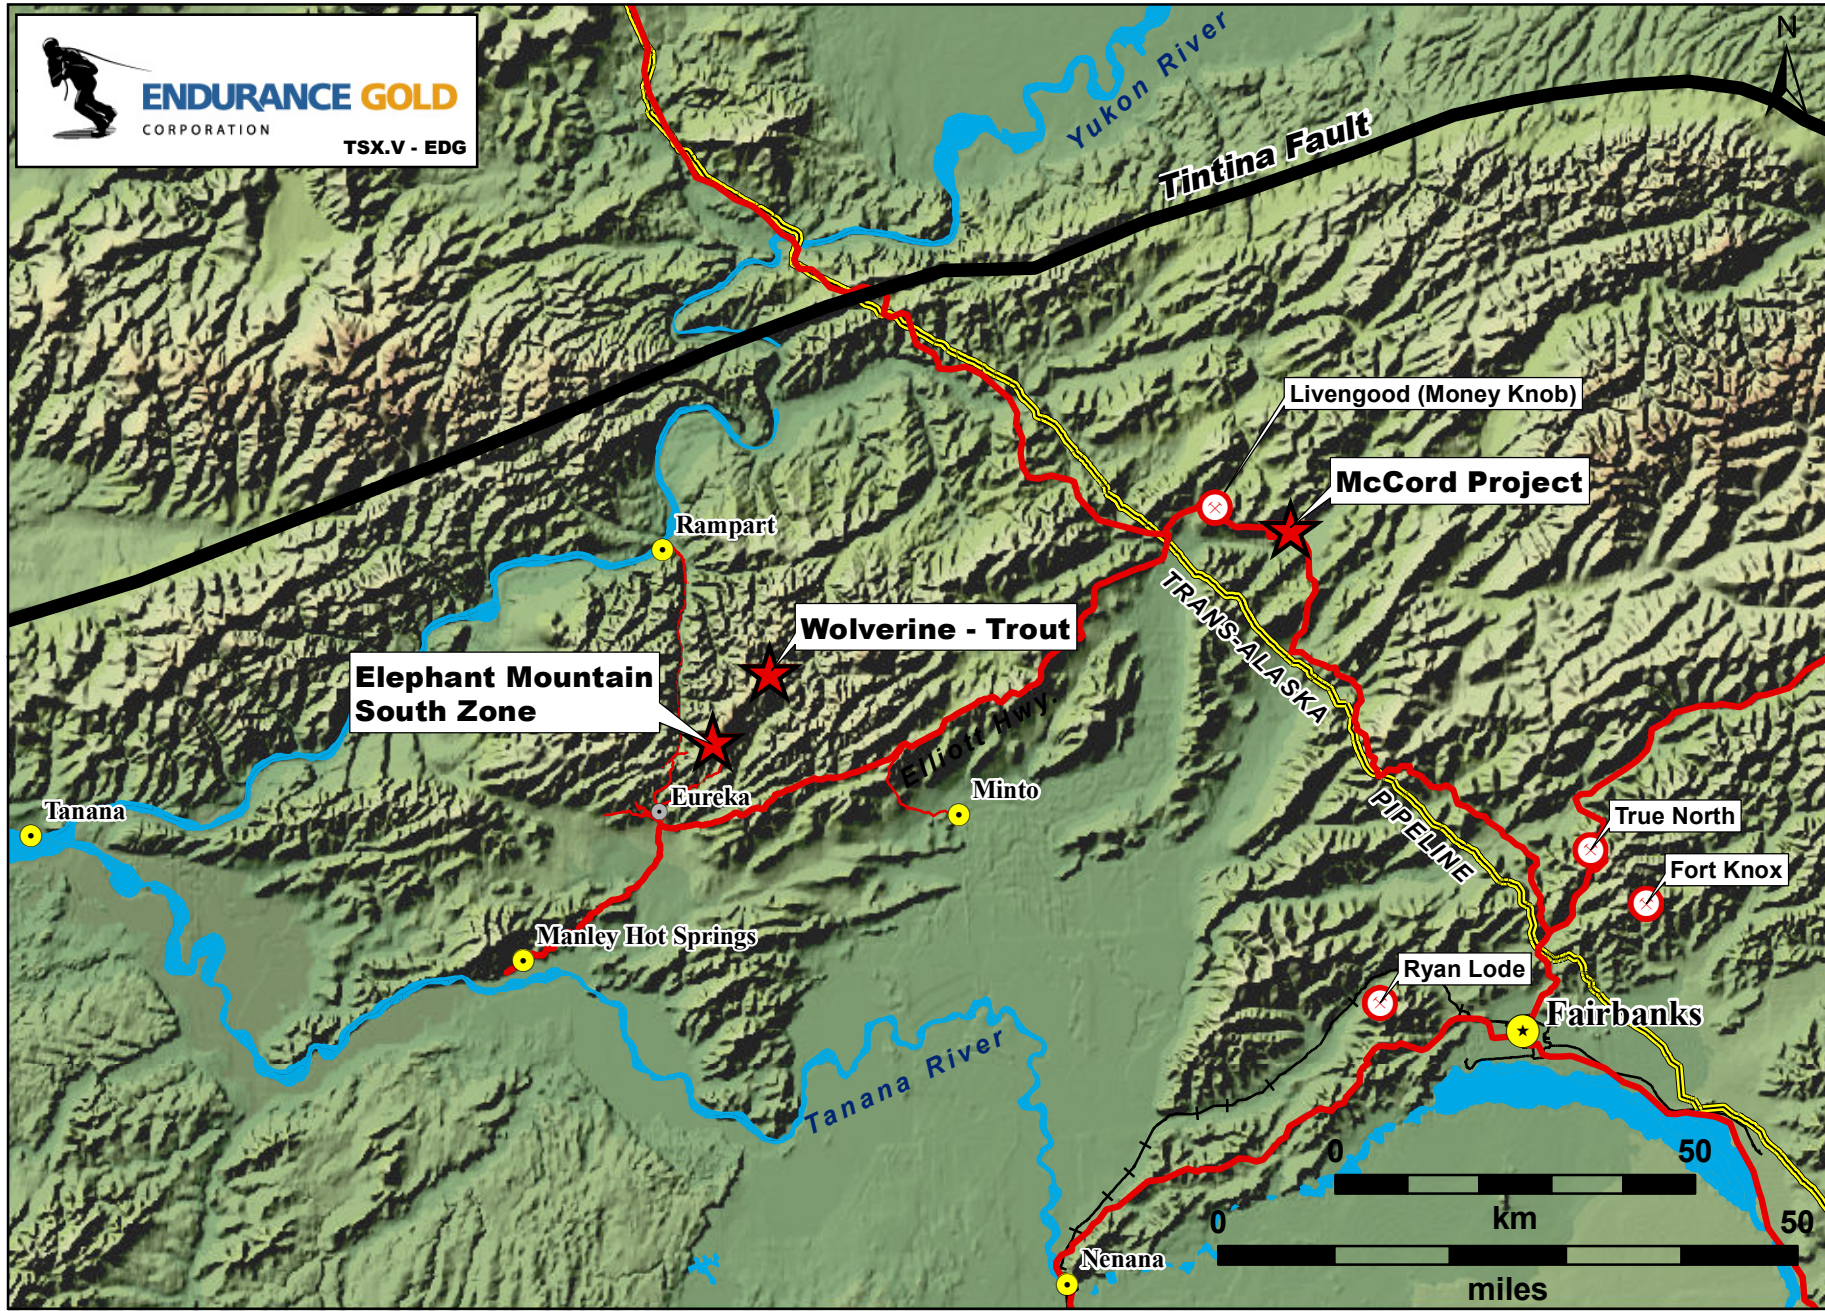

ENDURANCE GOLD

CORPORATION

TSX.V - EDG

Tintina Fault

Livengood (Money Knob)

McCord Project

Wolverine - Trout

Elephant Mountain South Zone

TRANS-ALASKA PIPELINE

Elliott Hwy

Tanana

Rampart

Eureka

Minto

Manley Hot Springs

True North

Fort Knox

Ryan Lode

Fairbanks

Nenana

Tanana River

Yukon River

0 50 km

miles