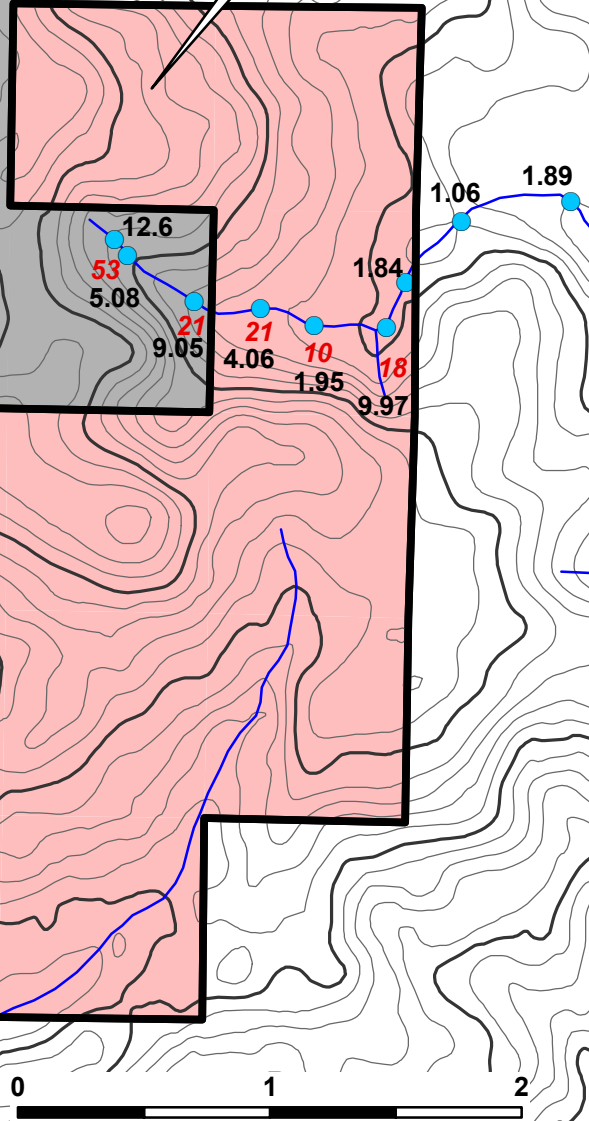

**ENDURANCE GOLD
McCORD PROPERTY
LIVENGOOD AREA, ALASKA**

Legend for property areas:

- Endurance Gold (Red box)
- International Tower Hill (Yellow box)
- Others (Grey box)

**Endurance Gold
McCord Property**

International Tower Hill
Property

Martin Creek

Miller Creek

McCord Creek

STATE OF ALASKA, DGGS
STREAM SEDIMENT GEOCHEMISTRY
Data Source: RDF2005-4v1-1

STREAM SEDIMENT SAMPLING

- 110 Gold in ppb (> 10)
- 2.06 Molybdenum in ppm (> 1)